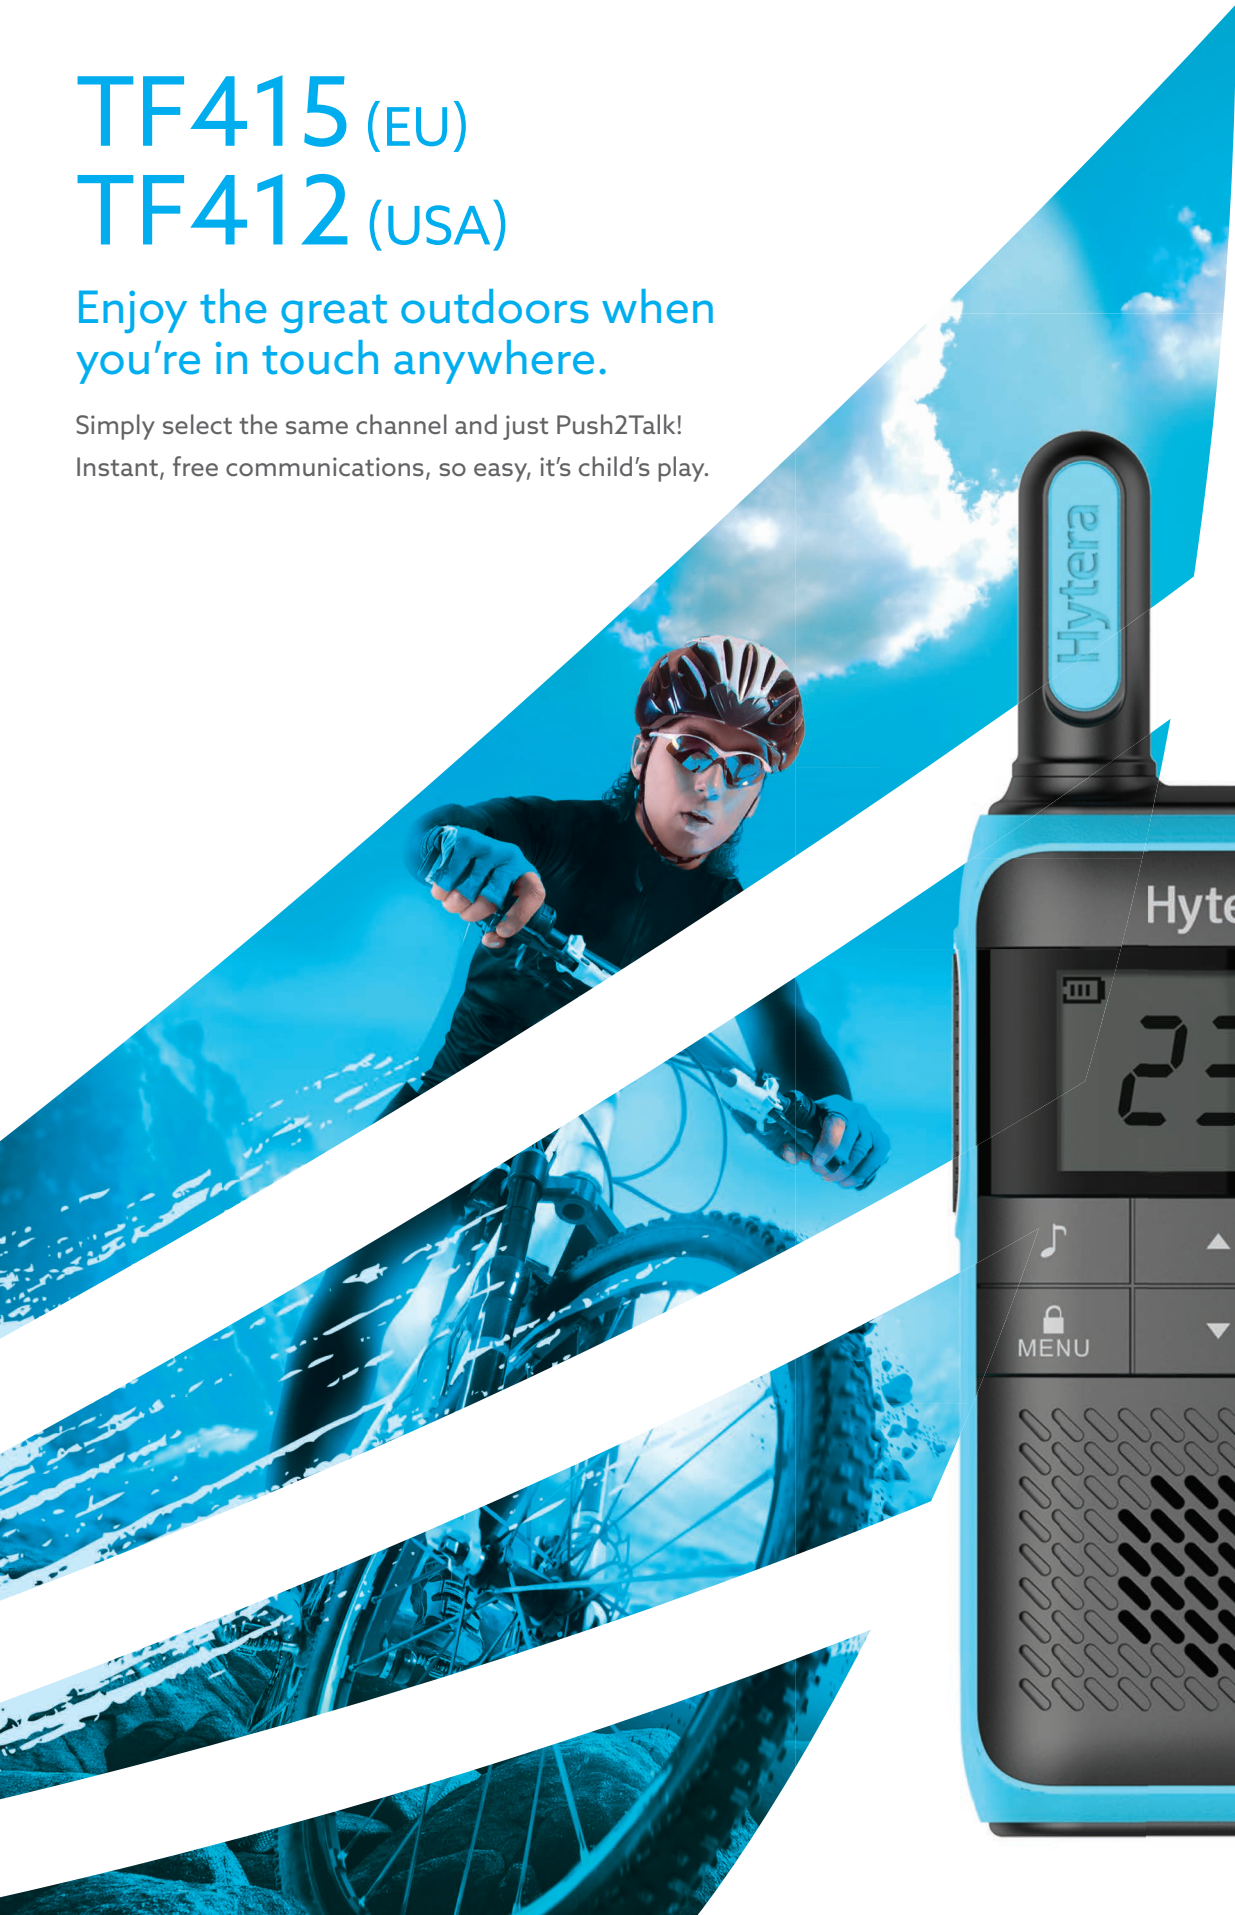

Push2Talk

Hytera

WALKIE TALKIES

TF415 (EU) TF412 (USA)

Enjoy the great outdoors when you're in touch anywhere.

Simply select the same channel and just Push2Talk!
Instant, free communications, so easy, it's child's play.

WALKIE TALKIES

SPECIFICATION

Model	TF415 (EU)	TF412 (USA)
Colour	Sky Blue	Sky Blue
Frequency Band	PMR446 Licence Free	GMRS/FRS
RF Power Output	0.5W	L0.5W, H1.5W
Communication Range	up to 6km*	up to 3.7 miles*
Channel Spacing	12.5kHz	12.5kHz
Channels	8	22
CTCSS & CDCSS	121	121
Power Source 1	NiMH rechargeable battery (supplied)	NiMH rechargeable battery (supplied)
Power Source 2	3*AA alkaline batteries (not supplied)	3*AA alkaline batteries (not supplied)
Dimensions HxWxD	146.5 x 54.5 x 31 mm	5.75 x 2.13 x 1.24 inches
Weight	170g (with battery)	0.375lbs (with battery)
Certificates	CE	FCC/IC
Operating Temperature	-10°C~+50°C	-10°C~+50°C

BOX CONTENTS

KEY FEATURES

Free Voice Calls

Call Tones and
Scan Channels

Voice Operated
(VOX)

Room/Baby
Monitor Function

WARNING!

Not suitable for children under 3 years. Small parts - choking hazard. Remove all packaging before giving to a child.